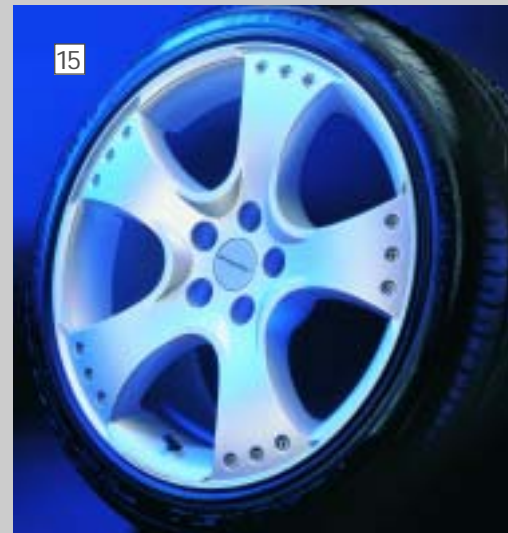

10

11

12

13

14

15

16

17

18

19

20

21

10 GT Star design.

11 Stila design.

12 Stila design, polished.

13 Delta design.

14 Signa design.

15 Sport Star design.

16 Softstern design.

17 Spectra Sports Line design.

18 Evo Star design.

19 Cover for wheel hub.

20 Centrelock-style wheel bolt cover for Spectra Sports Line light alloy wheel.

21 Hub valve caps.